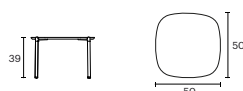

Measures

1 unit per package
0.034 m3 package

4.4 kg unit
5.3 kg box

Calorific value: 54.6 MJ
Box dimensions (cm): 59 x 59 x 11