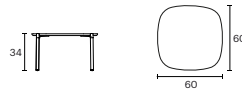

**Measures**

1 unit per package  
0.034 m3 package

4.2 kg unit  
5.1 kg box

Calorific value: 54.6 MJ  
Box dimensions (cm): 59 x 59 x 11

**KUA SIDE TABLE 4 LEGS H370 500x500**

**MX180174**

Designed by: Estudi Manel Molina

4.4 kg unit  
5.3 kg box

Calorific value: 54.6 MJ  
Box dimensions (cm): 59 x 59 x 11

**KUA SIDE TABLE 4 LEGS H320 600x600**

**MX180174**

Designed by: Estudi Manel Molina

**Structure**

- 32x18x2 mm oval cold rolled steel tube frame.
- Aluminium tabletop support.
- Circular or rounded-square oak tabletop with rounded edges.

**Table top**

- Natural Oak.

**Measures**

1 unit per package  
0.047 m3 package

4.7 kg unit  
5.6 kg box

Calorific value: 77.8 MJ  
Box dimensions (cm): 69 x 69 x 11

**KUA SIDE TABLE 4 LEGS H370 600x600**

**MX180174**