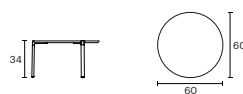

Measures

1 unit per package
0.047 m3 package

4.4 kg unit
5.3 kg box

Calorific value: 77.8 MJ
Box dimensions (cm): 69 x 69 x 11