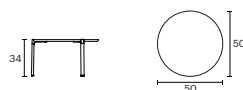

# Products

**Products**

**KUA SIDE TABLE 3 LEGS H320 Ø500**

**MX180173**

Designed by: Estudi Manel Molina

**Structure**

- 32x18x2 mm oval cold rolled steel tube frame.
- Aluminium tabletop support.
- Circular or rounded-square oak tabletop with rounded edges.

**Table top**

- Natural Oak.

**Measures**

1 unit per package  
0.034 m3 package

3.6 kg unit  
4.5 kg box

Calorific value: 54.6 MJ  
Box dimensions (cm): 59 x 59 x 11

**KUA SIDE TABLE 3 LEGS H370 Ø500**

**MX180173**