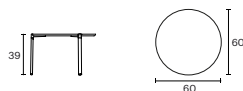

4.4 kg unit  
5.3 kg box

Calorific value: 77.8 MJ  
Box dimensions (cm): 69 x 69 x 11

**KUA SIDE TABLE 3 LEGS H370 Ø600**

**MX180173**

Designed by: Estudi Manel Molina

**Structure**

- 37x18x2 mm oval cold rolled steel tube frame.
- Aluminium tabletop support.
- Circular or rounded-square oak tabletop with rounded edges.

**Table top**

- Natural Oak.

**Measures**

1 unit per package  
0.047 m3 package

4.7 kg unit  
5.6 kg box

Calorific value: 77.8 MJ  
Box dimensions (cm): 69 x 69 x 11

**KUA SIDE TABLE 4 LEGS H320 500x500**

**MX180174**