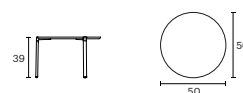

**Table top**

- Natural Oak.

**Measures**

1 unit per package  
0.034 m3 package

3.6 kg unit  
4.5 kg box

Calorific value: 54.6 MJ  
Box dimensions (cm): 59 x 59 x 11

**KUA SIDE TABLE 3 LEGS H370 Ø500**

**MX180173**

**Measures**

1 unit per package  
0.034 m3 package

3.9 kg unit  
4.8 kg box

Calorific value: 54.6 MJ  
Box dimensions (cm): 59 x 59 x 11

**KUA SIDE TABLE 3 LEGS H320 Ø600**

**MX180173**

Designed by: Estudi Manel Molina