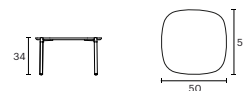

**Table top**

- Natural Oak.

**Measures**

1 unit per package  
0.047 m3 package

4.7 kg unit  
5.6 kg box

Calorific value: 77.8 MJ  
Box dimensions (cm): 69 x 69 x 11

**KUA SIDE TABLE 4 LEGS H320 500x500**

**MX180174**

**Measures**

1 unit per package  
0.034 m3 package

4.2 kg unit  
5.1 kg box

Calorific value: 54.6 MJ  
Box dimensions (cm): 59 x 59 x 11

**KUA SIDE TABLE 4 LEGS H370 500x500**

**MX180174**

Designed by: Estudi Manel Molina