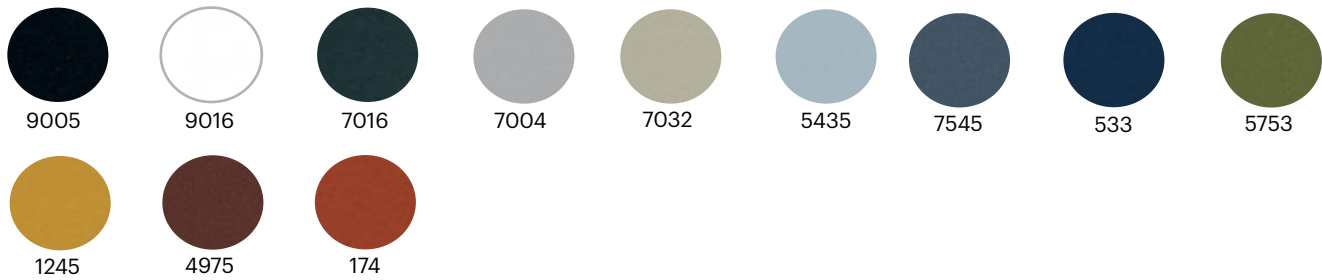

Finishes

Lacquered Structure

Upholstery Shell

Group C: Plus FR, Londres FR, Era, ENEA Fabric (P, B, S), Urban, Xtreme

Group D: Valencia, Advantage, X2, Medley, Stretch Plain FR, Atlantic, Felicity

Group E: Main Line Flax, Silvertex, Cura, Step, Step Melange, Chili

Group F: Blazer, Fame, Silk, Field, Revive

Group G: Europost 2, Crisp

Group H: Remix, Re Wool, Clara 2

Group I: Canvas 2, Steelcut Trio, Tonus

Group J: Divina/MD/Melange, Hallingdal

Group LG: Genua Leather

Group LE: Elmo Leather

COM: Fabric Customer

More information at:
<https://www.eneadesign.com/press/enea-finishes.pdf>
Catalog ENEA