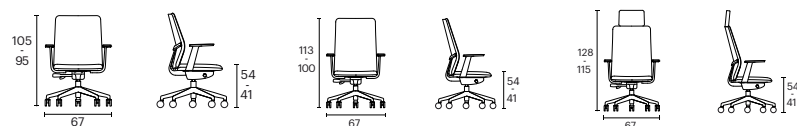

Products

MOVADO CHAIR 5R

Designed by: Lluscà Design

SIO24007

Medium backrest:

1 unit per package
0.50 m3 package 21.8 kg unit
24 kg box

Calorific value: 301.5 MJ
Box dimensions (cm): 69 x 69 x 104

High backrest:

1 unit per package
0.55 m3 package 22kg unit
24.2 kg box

Calorific value: 305.5 MJ
Box dimensions (cm): 69 x 69 x 108

High backrest and headrest:

1 unit per package
0.62 m3 package 22.2 kg unit
24.4 kg box

Calorific value: 308 MJ
Box dimensions (cm): 69 x 69 x 122

Structure

- -Polished aluminium 5-star base.
- -Soft armrests.

Seat - backrest

- -Full upholstery in recyclable foam.

Options

- -Medium or high backrest.
- -Headrest.

Accesories

- -Set of 3D arms.
- -Lumbar support.

Measures

MOVADO CHAIR 5R WITH ARMS

Designed by: Lluscà Design

SIO24017

Medium backrest:

1 unit per package
0.50 m3 package 21.8 kg unit
24 kg box

Calorific value: 301.5 MJ
Box dimensions (cm): 69 x 69 x 104

High backrest:

1 unit per package
0.55 m3 package 22kg unit
24.2 kg box

Calorific value: 305.5 MJ
Box dimensions (cm): 69 x 69 x 108

High backrest and headrest:

1 unit per package
0.62 m3 package 22.2 kg unit
24.4 kg box

Calorific value: 308 MJ
Box dimensions (cm): 69 x 69 x 122

Structure

- -Polished aluminium 5-star base.
- -3D adjustable arms.
- -Soft armrests.

Seat - backrest

- -Full upholstery in recyclable foam.

Options

- -Medium or high backrest.
- -Headrest.

Accesories

- -Set of 3D arms.
- -Lumbar support.

Measures