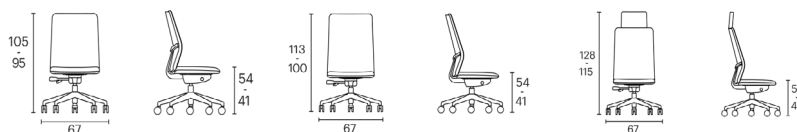

Calorific value: 305.5 MJ
Box dimensions (cm): 69 x 69 x 108

High backrest and headrest:

1 unit per package
0.62 m3 package  22.2 kg unit
24.4 kg box

Calorific value: 308 MJ
Box dimensions (cm): 69 x 69 x 122

Structure

- Polished aluminium 5-star base.
- Soft armrests.

Seat - backrest

- Full upholstery in recyclable foam.

Options

- Medium or high backrest.
- Headrest.

Accesories

- Set of 3D arms.
- Lumbar support.

Measures

MOVADO CHAIR 5R WITH ARMS

Designed by: Lluscà Design

SIO24017

Medium backrest:

1 unit per package
0.50 m3 package  21.8 kg unit
24 kg box

Calorific value: 301.5 MJ
Box dimensions (cm): 69 x 69 x 104

Calorific value: 308 MJ
Box dimensions (cm): 69 x 69 x 122

Structure

- Polished aluminium 5-star base.
- 3D adjustable arms.
- Soft armrests.

Seat - backrest

- Full upholstery in recyclable foam.

Options

- Medium or high backrest.
- Headrest.