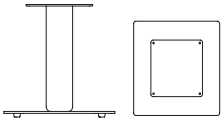

# Taber Table Bases

Taber squared table bases h73cm in White RAL 9016 with oak squared table top.  
Mate C chair in White RAL 9016 with a fully upholstered shell in Canvas 964.

Taber rounded table bases h73cm in Black RAL 9005 with oak rounded table top.  
Mate Spin Wood chair with a fully upholstered shell in Re-wool 358.

## Taber Table Bases

---

Taber Side Table Square

---

Taber Side Table Rounded-square

---

Taber Side Table Round

---