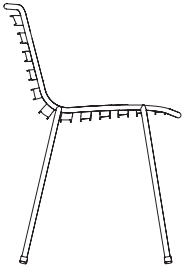

Street 4L

Street 4L chair with arms in Sky Pantone 5435.

Street 4L chair in Sand RAL 7032, Pile table bases h73cm in White RAL 9016 with HPL rounded-square table top in white.

Street 4L chair with arms in White RAL 9016.
Pile table bases h73cm in White RAL 9016 with HPL rounded-square table top in white.

Street

Street 4L Stool

Street 4L stool in Sky Pantone 5435.
Pile table bases h110cm in White RAL 9016 with HPL rounded table top in white.

Street 4L stool in Navy Blue Pantone 533 with an upholstered cushion in Agora Waterproof 3736 Brisa.
Pile table bases h110cm in Navy Blue Pantone 533 with HPL rounded table top in white.

Street 4L stool in Sky Pantone 5435. Street 4L chair in Sand RAL 7032.
Pile table bases h110cm in White RAL 9016 with HPL rounded table top in white.

Street Chairs

Street Chair 4L

Street Chair 4L with arms