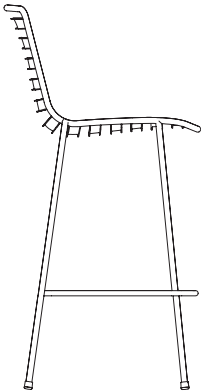

Street

Street 4L Stool

Street 4L stool in Sky Pantone 5435.
Pile table bases h110cm in White RAL 9016 with HPL rounded table top in white.

Street 4L stool in Navy Blue Pantone 533 with an upholstered cushion in Agora Waterproof 3736 Brisa.
Pile table bases h110cm in Navy Blue Pantone 533 with HPL rounded table top in white.

Street 4L stool in Sky Pantone 5435. Street 4L chair in Sand RAL 7032.
Pile table bases h110cm in White RAL 9016 with HPL rounded table top in white.

Street Chairs

Street Chair 4L

Street Chair 4L with arms

Street Stool

Street Stool 4L Medium & High

Learn more about the collection
by scanning this QR code.