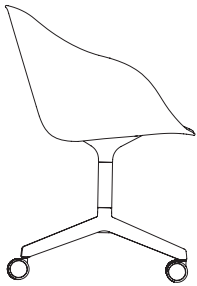

Lore Spin chair in Sand RAL 7032 with polypropylene shell in Sand PP015 and pad upholstered in Clara 427.

Lore Spin Wood

Lore Spin Wood chair with polypropylene shell in Teja PP036 and pad upholstered in Tonus 554.

Lore 5R

Lore 5R chair in Black RAL 9005 with a fully upholstered shell in Divina Melange DM237.

Lore Chairs

Lore Chair 4L with arms

Lore Chair Sledge with arms

Lore Chair 4L Wood with arms

Lore Chair 4R Fix & Swivel with arms

Lore Chair 4R Fix with arms and wheels

Lore Chair Spin Fix & Swivel with arms

Lore Chair Spin Wood with arms

Lore Chair 5R with arms

Shells

Polypropylene shell + pad

Polypropylene shell + upholstered pad

Fully upholstered