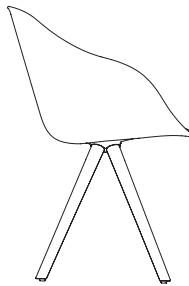

Lore Spin chair in Sand RAL 7032 with polypropylene shell in Sand PP015 and pad upholstered in Clara 427.

Lore Spin Wood

Lore Spin Wood chair with polypropylene shell in Teja PP036 and pad upholstered in Tonus 554.

Lore 5R

Lore 5R chair in Black RAL 9005 with a fully upholstered shell in Divina Melange DM237.

Lore Chairs

Lore Chair 4L with arms

Lore Chair Sledge with arms

Lore Chair 4L Wood with arms

Lore Chair 4R Fix & Swivel with arms

Lore Chair 4R Fix with arms and wheels

Lore Chair Spin Fix & Swivel with arms

Lore Chair Spin Wood with arms

Lore Chair 5R with arms

Shells

Polypropylene shell + pad

Polypropylene shell + upholstered pad

Fully upholstered