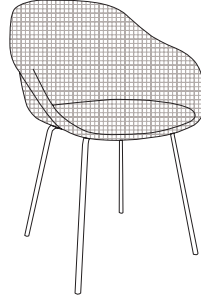

Lore Chair 4R Fix with arms and wheels

Lore Chair Spin Fix & Swivel with arms

Lore Chair Spin Wood with arms

Lore Chair 5R with arms

Shells

Polypropylene shell + pad

Polypropylene shell + upholstered pad

Fully upholstered