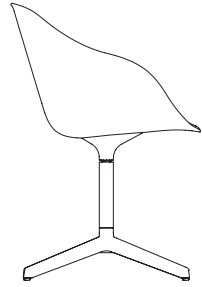

Lore Spin chair in Sand RAL 7032 with polypropylene shell in Sand PP015 and pad upholstered in Clara 427.

Lore Spin Wood

Lore Spin Wood chair with polypropylene shell in Teja PP036 and pad upholstered in Tonus 554.

Lore 5R

Lore 5R chair in Black RAL 9005 with a fully upholstered shell in Divina Melange DM237.

Lore Chairs

Lore Chair 4L with arms

Lore Chair Sledge with arms

Lore Chair 4L Wood with arms

Lore Chair 4R Fix & Swivel with arms

Lore Chair 4R Fix with arms and wheels

Lore Chair Spin Fix & Swivel with arms

Lore Chair Spin Wood with arms

Lore Chair 5R with arms

Shells

Polypropylene shell + pad

Polypropylene shell + upholstered pad

Fully upholstered