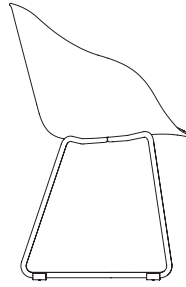

Lore 5R

Lore 5R chair in Black RAL 9005 with a fully upholstered shell in Divina Melange DM237.

Lore Chairs

Lore Chair 4L with arms

Lore Chair Sledge with arms

Lore Chair 4L Wood with arms

Lore Chair 4R Fix & Swivel with arms

Lore Chair 4R Fix with arms and wheels

Lore Chair Spin Fix & Swivel with arms

Lore Chair Spin Wood with arms

Lore Chair 5R with arms

Shells

Polypropylene shell + pad

Polypropylene shell + upholstered pad

Fully upholstered