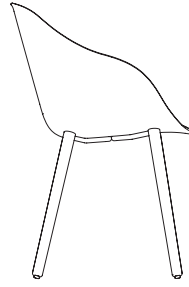

Lore Spin chair in Sand RAL 7032 with polypropylene shell in Sand PP015 and pad upholstered in Clara 427.

Lore Spin Wood

Lore Spin Wood chair with polypropylene shell in Teja PP036 and pad upholstered in Tonus 554.

Lore 5R

Lore 5R chair in Black RAL 9005 with a fully upholstered shell in Divina Melange DM237.

Lore Chairs

Lore Chair 4L with arms

Lore Chair Sledge with arms

Lore Chair 4L Wood with arms

Lore Chair 4R Fix & Swivel with arms

Lore Chair 4R Fix with arms and wheels

Lore Chair Spin Fix & Swivel with arms

Lore Chair Spin Wood with arms

Lore Chair 5R with arms

Shells

Polypropylene shell + pad

Polypropylene shell + upholstered pad

Fully upholstered