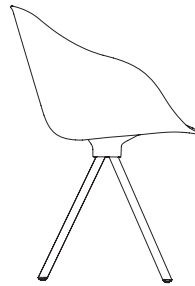

Lore Chair Spin Fix & Swivel with arms