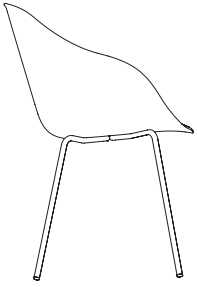

Lore Chairs

Lore Chair 4L with arms