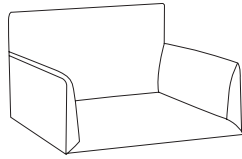

Puck pouf h37cm in Black RAL 9005 with a fully upholstered shell in Remix 3 906.
Kaia Spin Wood lounge with arms and a fully upholstered shell in Step Melange 60004.

Kubika Modular Benches

Kubika Modular Benches 1 module

Kubika Modular Benches 2 module

Kubika Modular Benches 3 module

Shells

Table

Seat

Seat + back

Seat + back + left arm

Seat + back + right arm

Seat + back + arms

Seat with right angle backrest

Seat with left angle backrest

Learn more about the collection
by scanning this QR code.