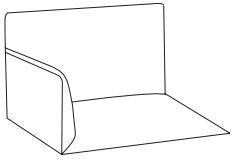

Puck pouf h37cm in Black RAL 9005 with a fully upholstered shell in Remix 3 906.
Kaia Spin Wood lounge with arms and a fully upholstered shell in Step Melange 60004.

Kubika Modular Benches

Kubika Modular Benches 1 module

Kubika Modular Benches 2 module

Kubika Modular Benches 3 module

Shells

Table

Seat

Seat + back

Seat + back + left arm

Seat + back + right arm

Seat + back + arms

Seat with right angle backrest

Seat with left angle backrest

Learn more about the collection
by scanning this QR code.