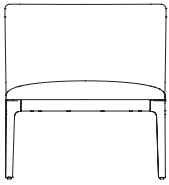

Puck pouf h37cm in Black RAL 9005 with a fully upholstered shell in Remix 3 906.
Kaia Spin Wood lounge with arms and a fully upholstered shell in Step Melange 60004.

Kubika Modular Benches

Kubika Modular Benches 1 module

Kubika Modular Benches 2 module

Kubika Modular Benches 3 module

Shells

Table

Seat

Seat + back

Seat + back + left arm

Seat + back + right arm