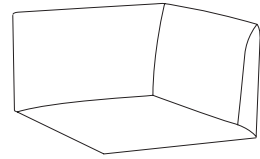

Puck pouf h37cm in Black RAL 9005 with a fully upholstered shell in Remix 3 906.
Kaia Spin Wood lounge with arms and a fully upholstered shell in Step Melange 60004.

Kubika Modular Benches

Kubika Modular Benches 1 module

Kubika Modular Benches 2 module

Kubika Modular Benches 3 module

Shells

Table

Seat

Seat + back

Seat + back + left arm

Seat + back + right arm

Seat + back + arms

Seat with right angle backrest

Seat with left angle backrest

Learn more about the collection
by scanning this QR code.