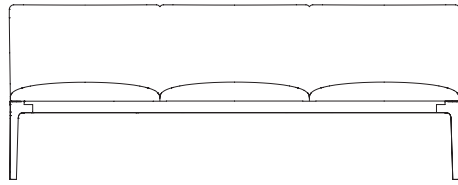

Puck pouf h37cm in Black RAL 9005 with a fully upholstered shell in Remix 3 906.
Kaia Spin Wood lounge with arms and a fully upholstered shell in Step Melange 60004.

Kubika Modular Benches

Kubika Modular Benches 1 module

Kubika Modular Benches 2 module

Kubika Modular Benches 3 module

Shells

Table

Seat

Seat + back

Seat + back + left arm

Seat + back + right arm