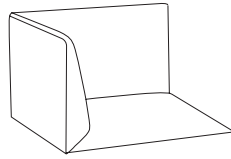

Puck pouf h37cm in Black RAL 9005 with a fully upholstered shell in Remix 3 906.
Kaia Spin Wood lounge with arms and a fully upholstered shell in Step Melange 60004.

Kubika Modular Benches

Kubika Modular Benches 1 module

Kubika Modular Benches 2 module

Kubika Modular Benches 3 module

Shells

Table

Seat

Seat + back

Seat + back + left arm

Seat + back + right arm

Seat + back + arms

Seat with right angle backrest

Seat with left angle backrest

Learn more about the collection
by scanning this QR code.