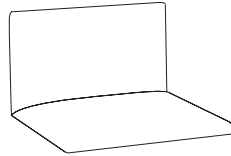

Puck pouf h37cm in Black RAL 9005 with a fully upholstered shell in Remix 3 906.
Kaia Spin Wood lounge with arms and a fully upholstered shell in Step Melange 60004.

Kubika Modular Benches

Kubika Modular Benches 1 module

Kubika Modular Benches 2 module

Kubika Modular Benches 3 module

Shells

Table

Seat

Seat + back

Seat + back + left arm

Seat + back + right arm

Seat + back + arms

Seat with right angle backrest

Seat with left angle backrest

Learn more about the collection
by scanning this QR code.