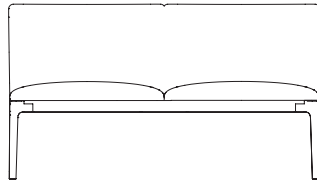

Puck pouf h37cm in Black RAL 9005 with a fully upholstered shell in Remix 3 906.
Kaia Spin Wood lounge with arms and a fully upholstered shell in Step Melange 60004.

Kubika Modular Benches

Kubika Modular Benches 1 module

Kubika Modular Benches 2 module

Kubika Modular Benches 3 module

Shells

Table

Seat

Seat + back

Seat + back + left arm

Seat + back + right arm