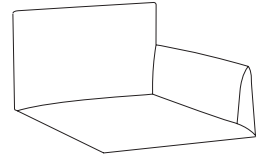

Puck pouf h37cm in Black RAL 9005 with a fully upholstered shell in Remix 3 906.
Kaia Spin Wood lounge with arms and a fully upholstered shell in Step Melange 60004.

Kubika Modular Benches

Kubika Modular Benches 1 module

Kubika Modular Benches 2 module

Kubika Modular Benches 3 module

Shells

Table

Seat

Seat + back

Seat + back + left arm

Seat + back + right arm

Seat + back + arms

Seat with right angle backrest

Seat with left angle backrest

Learn more about the collection
by scanning this QR code.