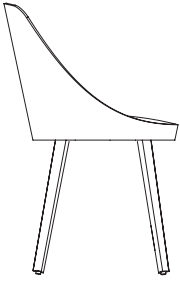

Kaiak Chairs

Kaiak Chair 4L Wood