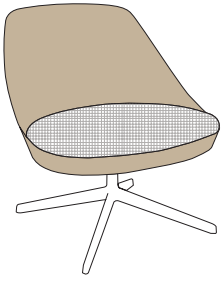

Kaiak Chair 4R Fix & Swivel with arms

Kaiak Chair 4R with wheels

Kaiak Chair 4R with arms and wheels

Kaiak Chair 5R

Kaiak Chair 5R with arms

## Chair Shells

Wooden shell + upholstered cushion

Upholstered shell 3/4 + upholstered cushion

Front upholstered shell + upholstered cushion

Fully upholstered

## Kaiak Lounge Chairs

Kaiak Lounge Chair Spin Wood

Kaiak Lounge Chair Spin Wood with arms

Kaiak Lounge Chair 4R Fix

Kaiak Lounge Chair Spin Wood with arms

Kaiak Lounge Chair 4R Swivel

Kaiak Lounge Chair Spin Wood with arms

# Lounge Chair Shells

---

Wooden shell + upholstered cushion

---

Front upholstered shell + upholstered cushion

---

Fully upholstered

---