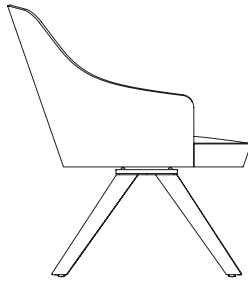

# Kaiak Spin Wood

Kaiak Spin Wood chair in wooden shell and upholstered cushion in Main Line Flax MLF12.

Kaiak Chair 4R Fix & Swivel with arms

Kaiak Chair 4R with wheels

Kaiak Chair 4R with arms and wheels

Kaiak Chair 5R

Kaiak Chair 5R with arms

## Chair Shells

Wooden shell + upholstered cushion

Upholstered shell 3/4 + upholstered cushion

Front upholstered shell + upholstered cushion

Fully upholstered

## Kaiak Lounge Chairs

Kaiak Lounge Chair Spin Wood

Kaiak Lounge Chair Spin Wood with arms

Kaiak Lounge Chair 4R Fix

Kaiak Lounge Chair Spin Wood with arms

Kaiak Lounge Chair 4R Swivel

Kaiak Lounge Chair Spin Wood with arms