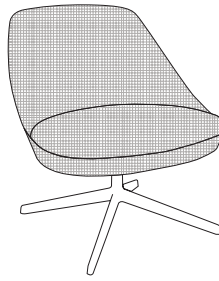

# Kaiak Spin Wood

Kaiak Spin Wood chair in wooden shell and upholstered cushion in Main Line Flax MLF12.

Kaiak Chair 4R Fix & Swivel with arms

Kaiak Chair 4R with wheels

Kaiak Chair 4R with arms and wheels

Kaiak Chair 5R

Kaiak Chair 5R with arms

## Kaiak Lounge Chairs

Kaiak Lounge Chair Spin Wood

Kaiak Lounge Chair Spin Wood with arms

Kaiak Lounge Chair 4R Fix

Kaiak Lounge Chair Spin Wood with arms

Kaiak Lounge Chair 4R Swivel

Kaiak Lounge Chair Spin Wood with arms

# Lounge Chair Shells

---

Wooden shell + upholstered cushion

---

Front upholstered shell + upholstered cushion

---

Fully upholstered

---