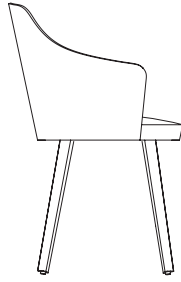

# Kaiak Spin Wood

Kaiak Spin Wood chair in wooden shell and upholstered cushion in Main Line Flax MLF12.

KaiaK 4R lounge in Black RAL 9005 with wooden shell and upholstered cushion in Advantage AD098.

# Kaiak Chairs

Kaiak Chair 4L Wood

Kaiak Chair 4L Wood with arms

Kaiak Chair Spin Fix & Swivel

Kaiak Chair Spin Fix & Swivel with arms

Kaiak Chair Spin Wood

Kaiak Chair Spin Wood with arms

Kaiak Chair 4R Fix & Swivel

Kaiak Chair 4R Fix & Swivel with arms

Kaiak Chair 4R with wheels

Kaiak Chair 4R with arms and wheels

Kaiak Chair 5R

Kaiak Chair 5R with arms