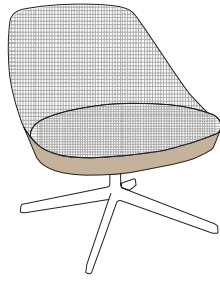

# Kaiak Spin Wood

Kaiak Spin Wood chair in wooden shell and upholstered cushion in Main Line Flax MLF12.

Kaiak Chair 4R Fix & Swivel with arms

Kaiak Chair 4R with wheels

Kaiak Chair 4R with arms and wheels

Kaiak Chair 5R

Kaiak Chair 5R with arms

## Kaiak Lounge Chairs

Kaiak Lounge Chair Spin Wood

Kaiak Lounge Chair Spin Wood with arms

Kaiak Lounge Chair 4R Fix

Kaiak Lounge Chair Spin Wood with arms

Kaiak Lounge Chair 4R Swivel

Kaiak Lounge Chair Spin Wood with arms

# Lounge Chair Shells

---

Wooden shell + upholstered cushion

---

Front upholstered shell + upholstered cushion

---

Fully upholstered

---