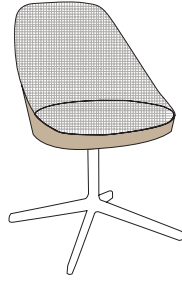

# Kaiak Spin Wood

Kaiak Spin Wood chair in wooden shell and upholstered cushion in Main Line Flax MLF12.

# Kaiak Chairs

Kaiak Chair 4L Wood

Kaiak Chair 4L Wood with arms

Kaiak Chair Spin Fix & Swivel

Kaiak Chair Spin Fix & Swivel with arms

Kaiak Chair Spin Wood

Kaiak Chair Spin Wood with arms

Kaiak Chair 4R Fix & Swivel

Kaiak Chair 4R Fix & Swivel with arms

Kaiak Chair 4R with wheels

Kaiak Chair 4R with arms and wheels

Kaiak Chair 5R

Kaiak Chair 5R with arms

## Chair Shells

Wooden shell + upholstered cushion

Upholstered shell 3/4 + upholstered cushion

Front upholstered shell + upholstered cushion

Fully upholstered