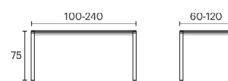

Measures

WEIGHT - VOLUME

Product	Weight (kg)	Dimensions (cm)	Unit/Box	Weight/Box (kg)
Structure 100x60	11.26	105 x 18 x 18	1	12.16
Structure 100x80	11.97	105 x 18 x 18	1	12.87
Structure 120x60	11.97	125 x 18 x 18	1	12.87
Structure 120x80	12.68	125 x 18 x 18	1	13.58
Structure 140x60	12.68	145 x 18 x 18	1	13.58
Structure 140x80	13.39	145 x 18 x 18	1	14.29
Structure 160x60	13.39	165 x 18 x 18	1	14.29
Structure 160x80	14.10	165 x 18 x 18	1	15
Structure 160x100	14.82	165 x 18 x 18	1	15.72
Structure 180x60	14.10	185 x 18 x 18	1	15
Structure 180x80	14.82	185 x 18 x 18	1	15.72
Structure 180x100	15.53	185 x 18 x 18	1	16.43
Structure 180x120	21.31	185 x 18 x 18	1	22.21
Structure 200x60	16.17	205 x 18 x 18	1	17.07
Structure 200x80	16.38	205 x 18 x 18	1	17.28
Structure 200x100	21.53	205 x 18 x 18	1	22.43
Structure 200x120	22.88	205 x 18 x 18	1	23.78
Structure 220x100	23.23	225 x 18 x 18	1	24.13
Structure 220x120	24.58	225 x 18 x 18	1	25.48
Structure 240x80	23.7	245 x 18 x 18	1	24.60
Structure 240x100	25.05	245 x 18 x 18	1	25.95
Structure 240x120	27.74	245 x 18 x 18	1	28.64
Table top HPL rectangular 100x60	8.4	100 x 60 x 2	1	8.92
Table top Melamine rectangular 100x60	17.9	100 x 60 x 2	1	18.42
Table top HPL rectangular 100x80	11.2	100 x 80 x 2	1	11.81
Table top Melamine rectangular 100x80	23.9	100 x 80 x 2	1	24.51
Table top HPL rectangular 100x100	14	100 x 100 x 2	1	14.7
Table top Melamine rectangular 100x100	29.9	100 x 100 x 2	1	30.6
Table top HPL rectangular 120x60	10.1	120 x 60 x 2	1	10.68
Table top Melamine rectangular 120x60	21.5	120 x 60 x 2	1	22.08
Table top HPL rectangular 120x80	13.4	120 x 80 x 2	1	14.09
Table top Melamine rectangular 120x80	28.7	120 x 80 x 2	1	29.39
Table top HPL rectangular 120x110	18.5	120 x 110 x 2	1	19.29
Table top HPL rectangular 120x120	20.2	120 x 120 x 2	1	21.03
Table top Melamine rectangular 120x120	43.1	120 x 120 x 2	1	43.93