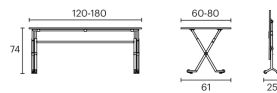

TABLE FOLIO RECTANGULAR H740

Designed by: Lluscà Design

MC035177

Structure

- Ø25x1.5 mm round cold rolled steel tube frame.
- Legs made of injected aluminium.
- Semi-automatic robotic steel welding with gas-controlled addition of steel wire.

Table top

- Melamine.

Accessories

- Trolley (5 units).

Measures

WEIGHT - VOLUME

Product	Weight (kg)	Dimensions (cm)	Unit/Box	Weight/Box (kg)
Table Folio 120x60cm (Table top + Structure)	19.2	122 x 86 x 19	1	20.4
Table Folio 120x67cm (Table top + Structure)	20.5	122 x 86 x 19	1	21.7
Table Folio 120x80cm (Table top + Structure)	23	122 x 86 x 19	1	24.2
Table Folio 140x60cm (Table top + Structure)	21.9	142 x 86 x 19	1	23.1
Table Folio 140x67cm (Table top + Structure)	23.3	142 x 86 x 19	1	24.5
Table Folio 140x80cm (Table top + Structure)	26.1	142 x 86 x 19	1	27.3
Table Folio 160x60cm (Table top + Structure)	24.2	162 x 86 x 19	1	25.4
Table Folio 160x67cm (Table top + Structure)	25.9	162 x 86 x 19	1	27.1
Table Folio 160x80cm (Table top + Structure)	29.2	162 x 86 x 19	1	30.4
Table Folio 180x60cm (Table top + Structure)	26.7	182 x 86 x 19	1	27.9
Table Folio 180x67cm (Table top + Structure)	28.7	182 x 86 x 19	1	29.9
Table Folio 180x80cm (Table top + Structure)	32.4	182 x 86 x 19	1	33.6