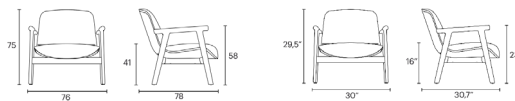

# Products

**LOUNGE CHAIR EKURU 4L WOOD WITH ARMS**

**BU159015**

Designed by: Estudi Manel Molina

**Structure**

- Solid oak frame.
- Varnished wood with natural or walnut finish.
- Polyurethane shell.

**Shell**

- Full upholstery in recyclable foam.

**Measures**

1 units per package  
0.53 m3 package

14.7 kg unit  
15.8 kg box

Calorific value: 233.74 MJ

Box dimensions (cm): 81 x 81 x 75

TECHNICAL DATA SHEET LOUNGE CHAIR EKURU