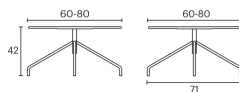

Products

MESA AUXILIAR OH! SPIN

Designed by: Gabriel Teixidó

MX061077

Structure

- Ø18x2 mm round cold rolled steel tube structure.
- Semi-automatic steel robot welding with gas-controlled steel wire input.

Table top

- HPL Compact.

Measures

MESA AUXILIAR OH! PATIN

Designed by: Gabriel Teixidó

MX061028

Structure

- Ø18x2 mm round cold rolled steel tube structure.
- Semi-automatic steel robot welding with gas-controlled steel wire input.

Table top

- HPL Compact.

Measures

WEIGHT - VOLUME

Product	Weight (kg)	Dimensions (cm)	Unit/Box	Weight/Box (kg)
Structure Oh! Side Table Spin	1.2	51 x 55 x 46	2	3
Structure Oh! Side Table Sledge	1.45	70 x 70 x 47	2	3.5
Table top Oh! HPL 65x61cm	2.65	65 x 61 x 10	2	5.89
Table top Oh! HPL Ø600	1.8	60 x 60 x 10	2	4.2
Table top Oh! HPL Ø800	3.4	80 x 80 x 10	2	7.46