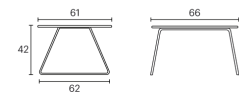

Table top

- HPL Compact.

Measures

MESA AUXILIAR OH! PATIN

Designed by: Gabriel Teixidó

MX061028

Structure

- Ø18x2 mm round cold rolled steel tube structure.
- Semi-automatic steel robot welding with gas-controlled steel wire input.

Table top

- HPL Compact.

Measures

WEIGHT - VOLUME

Product	Weight (kg)	Dimensions (cm)	Unit/Box	Weight/Box (kg)
Structure Oh! Side Table Spin	1.2	51 x 55 x 46	2	3
Structure Oh! Side Table Sledge	1.45	70 x 70 x 47	2	3.5
Table top Oh! HPL 65x61cm	2.65	65 x 61 x 10	2	5.89
Table top Oh! HPL Ø600	1.8	60 x 60 x 10	2	4.2
Table top Oh! HPL Ø800	3.4	80 x 80 x 10	2	7.46