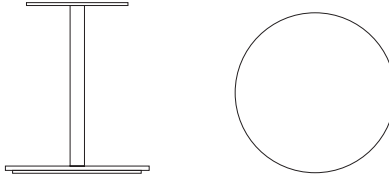

Punto Table Bases

Punto table bases h73cm in Gloss Black RAL 9005 with HPL-rounded table top in black.
Lottus Sledge chair in Mustard Pantone 1245 with polypropylene shell in Mustard PP038.

Punto table bases h73cm in Black RAL 9005 with HPL squared table top in black.
Lore Spin chair in Black RAL 9005 with a fully upholstered shell in Clara 388.

Punto table bases h110cm in Gloss Black RAL 9005 with HPL rounded table top in black.
Eina 4L stool with arms in Gloss Black RAL 9005 with polypropylene shell in Black PP400.

Punto Table Bases

Punto Table Bases Square

Punto Table Bases Round

Enea Medium Table Top

Enea Medium Table Top Square

Enea Medium Table Top Round

Learn more about the collection
by scanning this QR code.