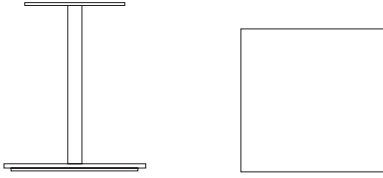

Punto Table Bases

Punto table bases h73cm in Gloss Black RAL 9005 with HPL-rounded table top in black.
Lottus Sledge chair in Mustard Pantone 1245 with polypropylene shell in Mustard PP038.

Punto table bases h73cm in Black RAL 9005 with HPL squared table top in black.
Lore Spin chair in Black RAL 9005 with a fully upholstered shell in Clara 388.

Punto table bases h110cm in Gloss Black RAL 9005 with HPL rounded table top in black.
Eina 4L stool with arms in Gloss Black RAL 9005 with polypropylene shell in Black PP400.

Punto Table Bases

Punto Table Bases Square