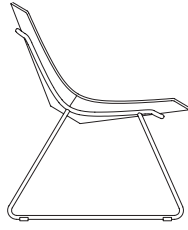

# Oh! Sledge Side Table

Oh! Spin side table in White RAL 9016 with HPL rounded table top in white. Oh! Sledge side table in White RAL 9016 with HPL squared table top in white. Oh! 4R lounges in White RAL 9016 with front upholstered shells and upholstered pads in Fame 62068 and Fame 60999. Oh! Sledge lounges in White RAL 9016 with a front upholstered shell and upholstered pad in Fame 62067 and a polypropylene shell in White PP003.

Oh! Spin  
Side Table

Oh! Spin side table in White RAL 9016 with HPL rounded table top in white.  
Oh! 4R lounge in White RAL 9016 with a front upholstered shell and pholstered pad in Fame 64166.

Oh! Spin side table in Sand RAL 7032 with HPL rounded oak table top.  
Oh! 4R lounge in Sand RAL 7032 with a front upholstered shell and upholstered pad in Divina 3 444.  
Oh! Sledge lounge in Sand RAL 7032 with a front upholstered shell and upholstered pad in Divina 3 444.

## Oh! Lounge Chairs

---

Oh! 4R Lounge Chair Fix & Swivel

---

Oh! Lounge Chair Sledge

## Lounge Chair Shells

---

Polypropylene shell

---

Front upholstered shell + upholstered pad