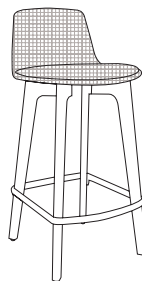

Lottus Stool Spin Medium & High

Lottus Stool Central Column Medium & High

Lottus Stool Spin Wood Medium & High

Lottus Stool 4L Wood Medium & High

Stool Shells

Polypropylene shell

Polypropylene shell + pad

Polypropylene shell + upholstered pad

Oak or birch wood shell

Oak or birch shell + upholstered seat pad

Oak or birch shell + front upholstery

Fully upholstered

Lottus Lounge Chairs

Lottus Lounge Chair Sledge

Lottus Lounge Chair 4L Wood

Lottus Lounge Chair 4R Fix & Swivel

Lottus Lounge Chair 4R Fix & Swivel with aluminium arms

Lottus Lounge Chair 4R Fix & Swivel with wood arms

Ottoman Lottus 4R

Lounge Chair Shells

Oak or birch wood shell

Oak or birch shell + upholstered seat pad