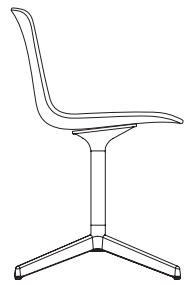

Lottus Modular Benches

Lottus modular bench in Gloss White RAL 9016 with polypropylene shell in Sand PP015 and polypropylene pad in White PP003.

Lottus Chairs

Lottus Chair 4L

Lottus Chair 4L with steel arms

Lottus Chair 4L with aluminium arms

Lottus Chair 4L with wing arms

Lottus Chair 4L with wheels

Lottus Chair 4L Wood

Lottus Chair 4L Wood with wood arms

Lottus Chair 4R Fix & Swivel

Lottus Chair 4R Fix & Swivel with aluminium arms

Lottus Chair 4R Fix & Swivel with wood arms

Lottus Chair 4R Fix with wheels

Lottus Chair 4R with wheels and aluminium arms

Lottus Chair 4R Fix with wheels and wood arms

Lottus Chair 5R

Lottus Chair 5R with aluminium arms