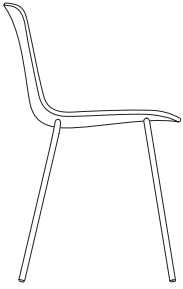

Lottus Modular Benches

Lottus modular bench in Gloss White RAL 9016 with polypropylene shell in Sand PP015 and polypropylene pad in White PP003.

Lottus Chairs

Lottus Chair 4L

Lottus Chair 4L with steel arms