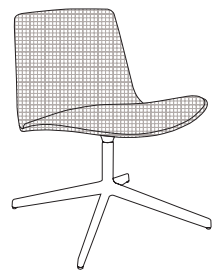

Lottus Lounge Chair 4R Fix & Swivel with aluminium arms

Lottus Lounge Chair 4R Fix & Swivel with wood arms

Ottoman Lottus 4R

Lounge Chair Shells

Oak or birch wood shell

Oak or birch shell + upholstered seat pad

Oak or birch shell + front upholstery

Fully upholstered

Fully upholstered high version

Fully upholstered

Lottus Modular Benches

Lottus Modular benches 2 places

Lottus Modular benches 2 places with arms

Lottus Modular benches 2 places with side arms