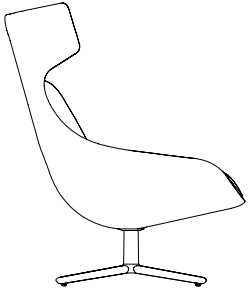

Kua Ottoman

Kua ottoman in Sand RAL 7032 with a fully upholstered shell in Main Line Flax MLF08 and a grey seam.

Kua lounge and ottoman in Black RAL 9005 with a fully upholstered shell in Main Line Flax MLF36 and a black seam.
Kua side table 4L in Black RAL 9005 with natural oak table top.

Kua Side Table

Kua side table 3L in Teja Pantone 174 with natural oak table top.

Kua side table 4L in Black RAL 9005 with natural oak table top.
Kua lounge and ottoman in Black RAL 9005 with a fully upholstered shell in Main Line Flax MLF12 and a black seam.

Kua Lounge Chair

Kua Lounge Chair 4R Revolving

Kua Ottoman

Kua Ottoman 4R

Kua Side Tables

Kua Side Table 3L

Kua Side Table 4L

Lounge Chair & Ottoman Shells