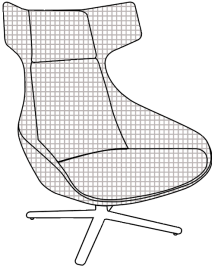

Lounge Chair & Ottoman Shells

Fully upholstered

Fully upholstered

Learn more about the collection
by scanning this QR code.