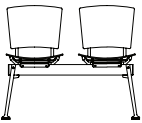

Eina modular bench with arms in Anthracite RAL 7016 with polypropylene shell and seat in Anthracite PP414.

Eina Chairs

Eina 4L Chair

Eina 4L Chair with arms

Eina 5R Chair

Eina 5R Chair with arms

Eina Stools

Eina 4L Stool

Eina 4L Stool with arms

Eina Modular Benches

Eina Modular Benches 2 places

Eina Modular Benches 2 places with arms

Eina Modular Benches 2 places with side arms

Eina Modular Benches 3 places

Eina Modular Benches 3 places with arms

Eina Modular Benches 3 places with side arms

Eina Modular Benches 4 places

Eina Modular Benches 4 places with arms

Eina Modular Benches 4 places with side arms

Eina Modular Benches 5 places

Eina Modular Benches 5 places with arms