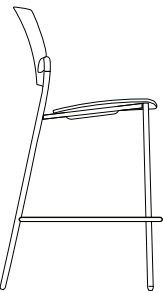

Eina 4L Stool

Eina 4L stool with arms in Gloss Black RAL 9005 with polypropylene shell in Black PP400.
Punto table bases h110cm in Gloss Black RAL 9005 with HPL rounded table top in black.

Eina Modular Benches

Eina modular bench with arms in Anthracite RAL 7016 with polypropylene shell and seat in Anthracite PP414.

Eina Chairs

Eina 4L Chair

Eina 4L Chair with arms

Eina 5R Chair

Eina 5R Chair with arms

Eina Stools

Eina 4L Stool

Eina 4L Stool with arms

Eina Modular Benches

Eina Modular Benches 2 places

Eina Modular Benches 2 places with arms

Eina Modular Benches 2 places with side arms

Eina Modular Benches 3 places

Eina Modular Benches 3 places with arms