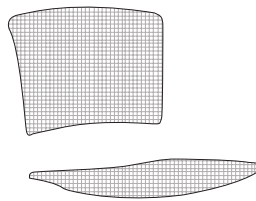

Eina 4L Stool

Eina 4L Stool with arms

Eina Modular Benches

Eina Modular Benches 2 places

Eina Modular Benches 2 places with arms

Eina Modular Benches 2 places with side arms

Eina Modular Benches 3 places

Eina Modular Benches 3 places with arms

Eina Modular Benches 3 places with side arms

Eina Modular Benches 4 places

Eina Modular Benches 4 places with arms

Eina Modular Benches 4 places with side arms

Eina Modular Benches 5 places

Eina Modular Benches 5 places with arms

Eina Modular Benches 5 places with side arms

Chair, Stool & Modular Benches Shells

Polypropylene shell + seat

Polypropylene shell + upholstered seat

Fully upholstered

Learn more about the collection
by scanning this QR code.