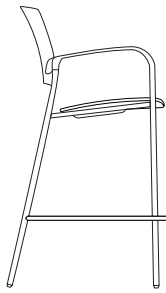

Eina 4L Stool

Eina 4L stool with arms in Gloss Black RAL 9005 with polypropylene shell in Black PP400.
Punto table bases h110cm in Gloss Black RAL 9005 with HPL rounded table top in black.

Eina Modular Benches

Eina modular bench with arms in Anthracite RAL 7016 with polypropylene shell and seat in Anthracite PP414.

Eina Chairs

Eina 4L Chair

Eina 4L Chair with arms

Eina 5R Chair

Eina 5R Chair with arms

Eina Stools

Eina 4L Stool

Eina 4L Stool with arms

Eina Modular Benches

Eina Modular Benches 2 places

Eina Modular Benches 2 places with arms

Eina Modular Benches 2 places with side arms

Eina Modular Benches 3 places

Eina Modular Benches 3 places with arms