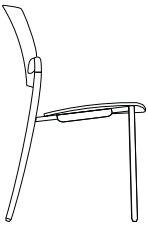

Eina 4L Stool

Eina 4L stool with arms in Gloss Black RAL 9005 with polypropylene shell in Black PP400.
Punto table bases h110cm in Gloss Black RAL 9005 with HPL rounded table top in black.

Eina Modular Benches

Eina modular bench with arms in Anthracite RAL 7016 with polypropylene shell and seat in Anthracite PP414.

Eina Chairs

Eina 4L Chair

Eina 4L Chair with arms

Eina 5R Chair

Eina 5R Chair with arms

Eina Stools