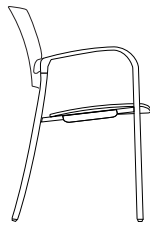

Eina 4L Stool

Eina 4L stool with arms in Gloss Black RAL 9005 with polypropylene shell in Black PP400.
Punto table bases h110cm in Gloss Black RAL 9005 with HPL rounded table top in black.

Eina Modular Benches

Eina modular bench with arms in Anthracite RAL 7016 with polypropylene shell and seat in Anthracite PP414.

Eina Chairs

Eina 4L Chair

Eina 4L Chair with arms

Eina 5R Chair

Eina 5R Chair with arms

Eina Stools