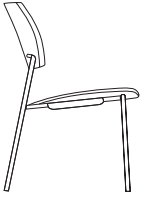

# Bio 5R

Bio 5R chair with arms in chromed with a fully upholstered shell in Crisp 4031.  
Way table bases in White RAL 9016 with HPL table top in white.

# Bio Modular Benches

Bio modular bench in Gloss Aluminium RAL 9006 with fully upholstered shells in Plus FR PLA079.

# Bio Chairs

Bio 4L Chair

Bio 4L Chair with arms

Bio 5R Chair

Bio 5R Chair with arms