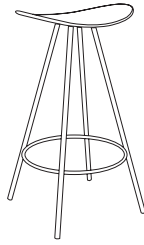

Coma

By Llusca Design

The stools from the Coma collection are characterised by their lightweight design and wide range of finishes to fit all types of settings and environments. Coma is available in different heights and with various frames to help you decorate functional, aesthetic, and sustainable spaces that are inspired by modern life.

Coma 4L Wood Stool medium with front upholstery in Plus FR PLA157. Coma Spin Stool low in Ocean Pantone 7545 with a fully upholstered shell in Plus FR PLA173.

Coma Stools

Coma Stool Central Column Low,
Medium & High

Coma Stool 4L Wood Low, Medium &
High

Coma Stool Spin Low, Medium & High

Shells

Wooden seat

Polypropylene seat

Front upholstery

Fully upholstered

Learn more about the collection
by scanning this QR code.