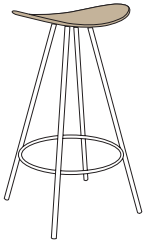

Coma

By Llusca Design

The stools from the Coma collection are characterised by their lightweight design and wide range of finishes to fit all types of settings and environments. Coma is available in different heights and with various frames to help you decorate functional, aesthetic, and sustainable spaces that are inspired by modern life.

Coma 4L Wood Stool medium with front upholstery in Plus FR PLA157. Coma Spin Stool low in Ocean Pantone 7545 with a fully upholstered shell in Plus FR PLA173.

Coma Stools

Coma Stool Central Column Low,
Medium & High

Coma Stool 4L Wood Low, Medium &
High

Coma Stool Spin Low, Medium & High

Shells

Wooden seat

Polypropylene seat

Front upholstery

Fully upholstered

Learn more about the collection
by scanning this QR code.