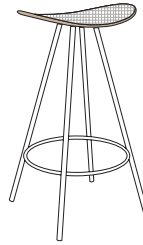

Coma

By Llusca Design

The stools from the Coma collection are characterised by their lightweight design and wide range of finishes to fit all types of settings and environments. Coma is available in different heights and with various frames to help you decorate functional, aesthetic, and sustainable spaces that are inspired by modern life.

Coma 4L Wood Stool medium with front upholstery in Plus FR PLA157. Coma Spin Stool low in Ocean Pantone 7545 with a fully upholstered shell in Plus FR PLA173.

Coma Stools

Coma Stool Central Column Low,
Medium & High

Coma Stool 4L Wood Low, Medium &
High

Coma Stool Spin Low, Medium & High

Shells

Wooden seat

Polypropylene seat

Front upholstery

Fully upholstered

Learn more about the collection
by scanning this QR code.