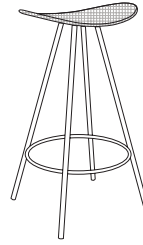

Coma

By Llusca Design

The stools from the Coma collection are characterised by their lightweight design and wide range of finishes to fit all types of settings and environments. Coma is available in different heights and with various frames to help you decorate functional, aesthetic, and sustainable spaces that are inspired by modern life.

Coma 4L Wood Stool medium with front upholstery in Plus FR PLA157. Coma Spin Stool low in Ocean Pantone 7545 with a fully upholstered shell in Plus FR PLA173.

Coma Stools

Coma Stool Central Column Low,
Medium & High

Coma Stool 4L Wood Low, Medium &
High

Coma Stool Spin Low, Medium & High

Shells

Wooden seat

Polypropylene seat

Front upholstery

Fully upholstered

Learn more about the collection
by scanning this QR code.