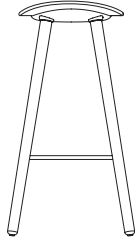

Coma Stool 4L Wood Low, Medium &
High