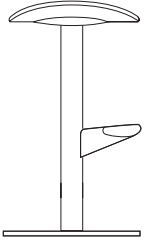

Coma Stools

Coma Stool Central Column Low,
Medium & High