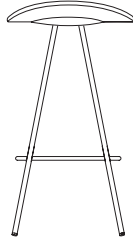

Coma

By Llusca Design

The stools from the Coma collection are characterised by their lightweight design and wide range of finishes to fit all types of settings and environments. Coma is available in different heights and with various frames to help you decorate functional, aesthetic, and sustainable spaces that are inspired by modern life.

Coma 4L Wood stool low with wooden seat. Coma Spin stool high in Ocean Pantone 7545 with polypropylene seat in Ocean PP031.
Coma Central Column stool high in Ocean Pantone 7545 with a fully upholstered shell in Main Line Flax MLF51.

Coma 4L Wood Stool medium with front upholstery in Plus FR PLA157. Coma Spin Stool low in Ocean Pantone 7545 with a fully upholstered shell in Plus FR PLA173.

Coma Stools

Coma Stool Central Column Low,
Medium & High

Coma Stool 4L Wood Low, Medium &
High

Coma Stool Spin Low, Medium & High

Shells

Wooden seat

Polypropylene seat

Front upholstery

Fully upholstered

Learn more about the collection
by scanning this QR code.